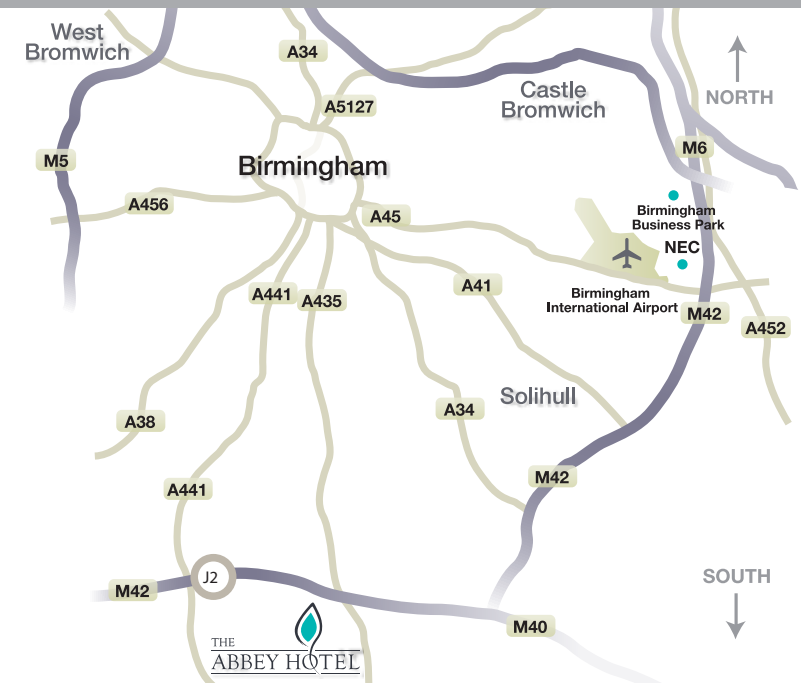

Hither Green Lane
Dagnell End Road, Redditch
Worcestershire B98 9BE

Tel (01527) 406600 Fax (01527) 406514
Email info@theabbeyhotel.co.uk
Website www.theabbeyhotel.co.uk